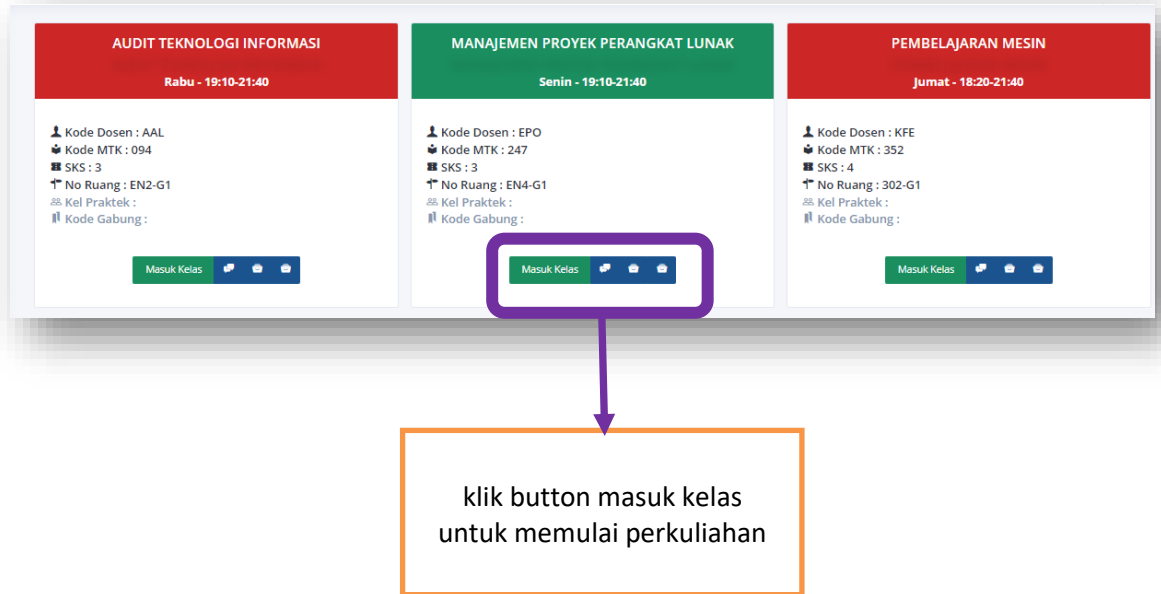

The image shows the MyBest login interface. At the top, the logo "MyBest" is displayed in purple with a pink starburst, and the tagline "Great Education Of Future" is in yellow. Below the logo, there is a label "NIP Dosen / NIM Mahasiswa" above a text input field. Underneath that is a "Password" label above another text input field. A dark blue button with the text "MASUK" is located at the bottom right of the form.

### 1. Halaman Utama

Pada halaman utama akan tampil interface halaman beranda MyBest

The image shows the user profile interface. On the left, there is a circular profile picture placeholder with a purple box around it. Below the picture is a "Pantuan Penggunaan" icon. To the right of the picture is an "Update Profile" button, also with a purple box. Further right is a profile information table with the following data:

12183515	Kelas	12.4A.05
NUR HILHAM AHMAD	Jurusan	
alunbaru377@gmail.com	Kampus	

Agar tampil foto profile  
Silahkan update di aplikasi  
MyUBSI Student

Sebelah kanan foto profile terdapat data profile  
Mahasiswa

## 1. Jadwal Perkuliah

Pada submenu jadwal perkuliah menampilkan seluruh jadwal kuliah pada semester tersebut. Pada saat mengakses MyBest diluar jam kuliah maka panel mata kuliah berwarna merah dan tidak terdapat button masuk kelas, bila mengakses disaat jam kuliah panel mata kuliah berwarna hijau dan terdapat button masuk kelas.